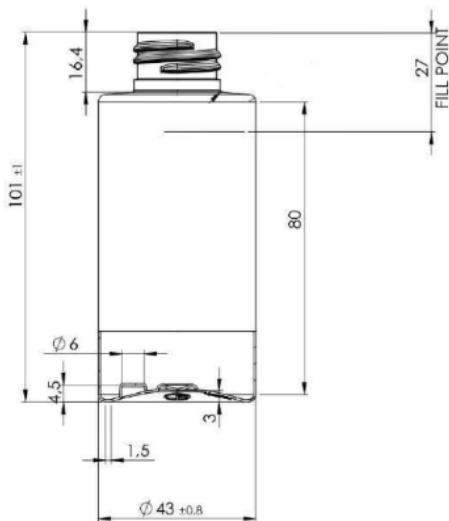

Sumo 100

General info

Item no. (SKU):	
Family / Range:	Sumo
Capacity:	100ml
Neck:	24/410
Weight:	16
Shape:	Round
Material:	PET
Colour:	All Colours Available
Print Areas:	N/A
Country of Origin:	Lithuania

Packaging Info

Packed in Boxes

Box Dimensions (mm):	594 x 394 x 448
Quantity per box (pcs):	
Boxes per pallet (pcs):	
Quantity per pallet (pcs):	
Net weight (kg):	
Gross weight (kg):	
Pallet height (mm):	2400

Packed in PE bags on trays (Half pallet)

Tray dimensions (mm):	1200 x 800 x 50
Quantity per tray (pcs):	494
Quantity per PE bag (pcs):	
PE bags per tray (pcs):	
Trays per pallet (pcs):	10
Quantity per pallet (pcs):	4940
Net weight (kg):	79
Gross weight (kg):	93
Pallet height (mm):	1200